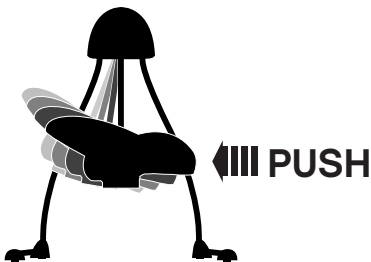

Quick Start

- 1 Turn power on 
- 2 Select swing speed 
- 3 Push seat to start swinging

- 4 Select music  or sounds 

©2011 Mattel. All Rights Reserved.