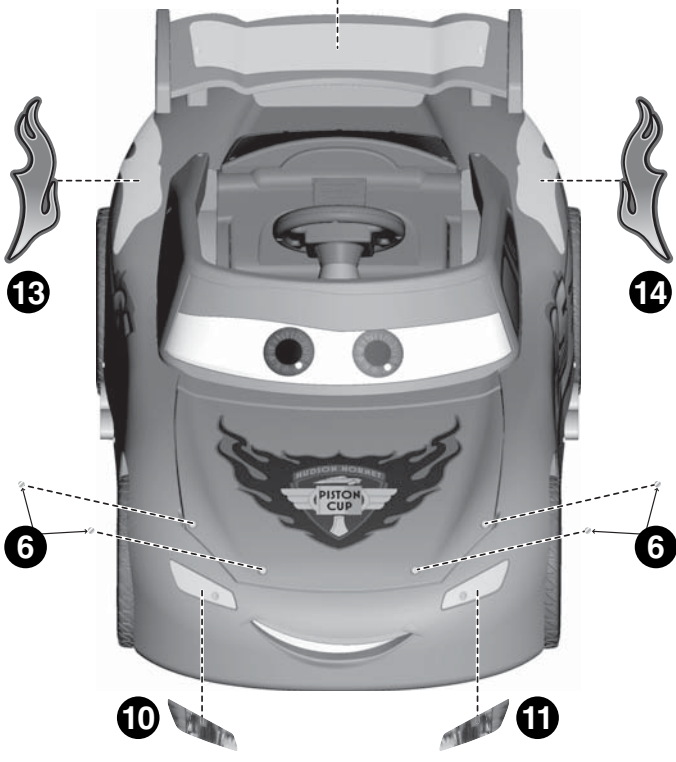

19 *WORLDGRANDPRIX*

FRONT VIEW