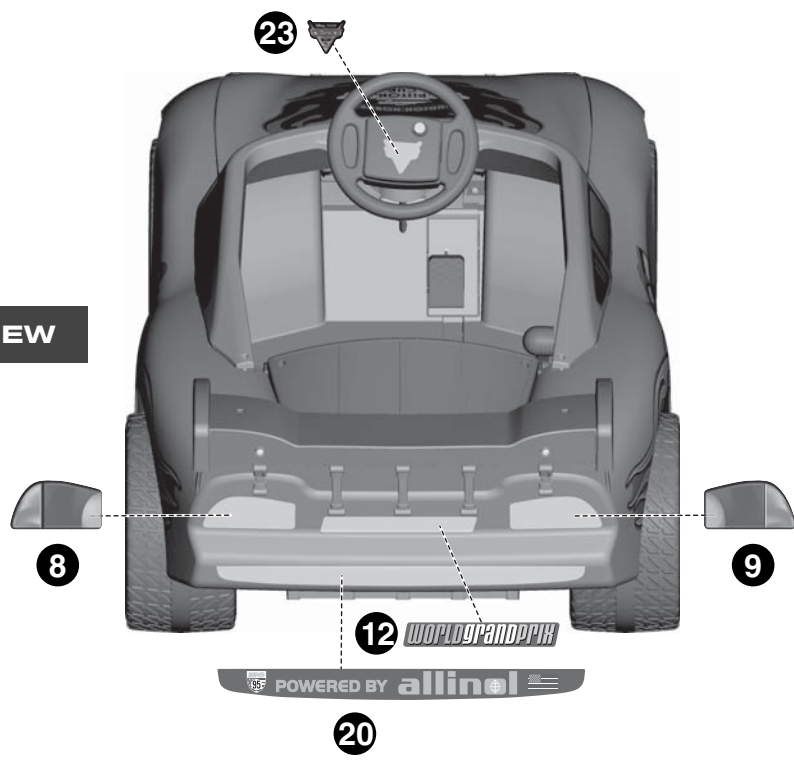

TOP VIEW

BACK VIEW

©Disney/Pixar
www.disney.com/cars

Fisher-Price, Inc., a subsidiary of Mattel, Inc., East Aurora, New York 14052 U.S.A.
©2011 Mattel, Inc. All Rights Reserved. ® and ™ designate U.S. trademarks of Mattel, Inc., unless otherwise indicated.