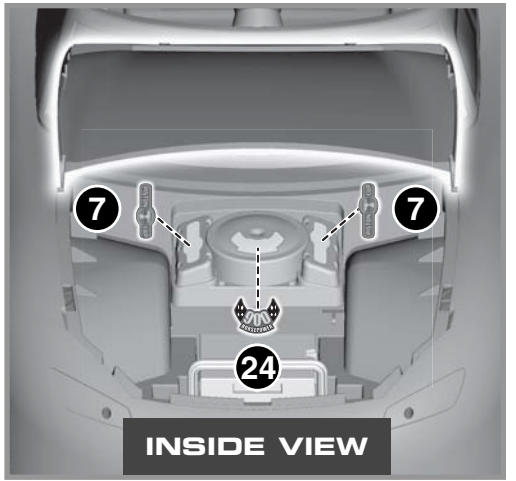

19 *WORLDGRANDPRIX*

©Disney/Pixar
www.disney.com/cars

Fisher-Price, Inc., a subsidiary of Mattel, Inc., East Aurora, New York 14052 U.S.A.
©2011 Mattel, Inc. All Rights Reserved. ® and ™ designate U.S. trademarks of Mattel, Inc., unless otherwise indicated.